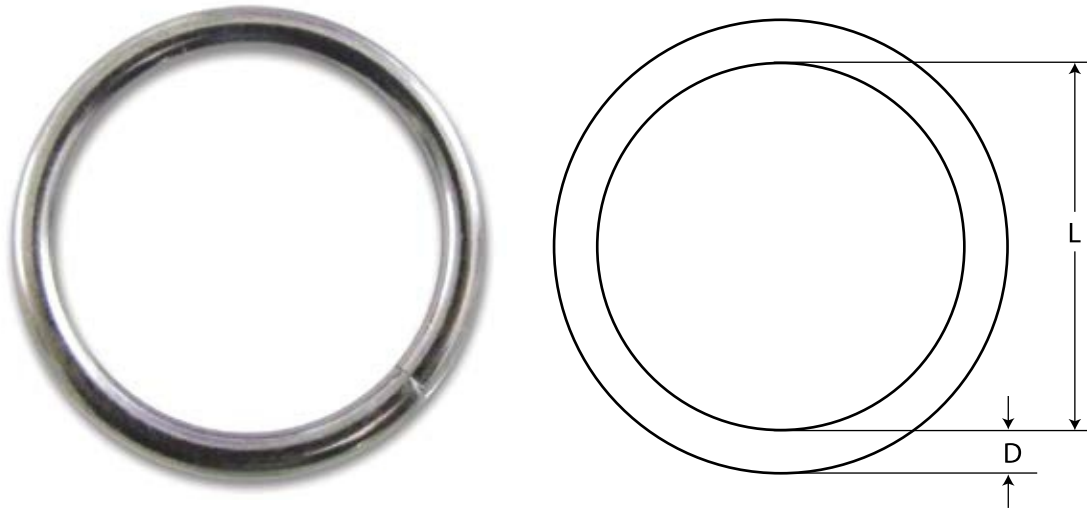

## Round Rings

### S.S. T 304 Formed and Welded

#### D X L

1/8" X 3/4"

1/8" X 1"

1/8" X 1 - 3/16"

1/8" X 1 - 3/8"

1/8" X 1 - 9/16"

5/32" X 1"

5/32" X 1 - 3/16"

1/4" X 1 - 3/16"

1/4" X 1 - 5/8"

1/4" X 2"