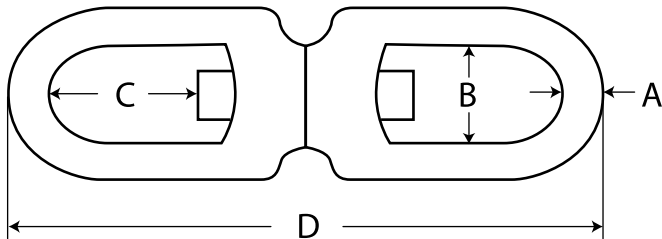

Eye & Eye Swivels

S.S. T316 - Precision Cast

A (Size)	B	C	D	WLL (lb)	WT (lb)
3/16"	1/2"	1/2"	2 - 5/16"	300	0.12
1/4"	9/16"	9/16"	2 - 9/16"	600	0.13
5/16"	3/4"	3/4"	3 - 5/8"	1100	0.28
3/8"	7/8"	1"	4 - 5/8"	1500	0.55
1/2"	1 - 1/4"	1 - 5/16"	6"	2500	1.25
5/8"	1 - 1/2"	1 - 5/8"	7 - 3/8"	4600	2.1
3/4"	1 - 5/8"	2"	8 - 1/2"	7000	3.4

Jaw & Eye Swivels

S.S. T316 - Precision Cast

A (Size)	B	C	D	WLL (lb)	WT (lb)
1/4"	1/2"	7/16"	2 - 5/8"	650	0.14
5/16"	5/8"	5/8"	3 - 5/8"	1200	0.32
3/8"	3/4"	7/8"	4 - 5/8"	1500	0.64
1/2"	1"	1 - 1/8"	6"	2600	1.4
5/8"	1 - 1/4"	1 - 3/8"	7 - 3/8"	4500	2.35
3/4"	1 - 1/2"	1 - 5/8"	8 - 5/8"	7000	3.95