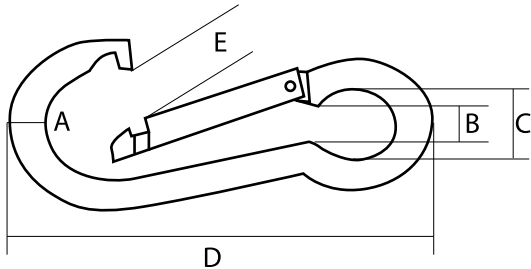

## Spring Snap Hooks

S.S. T316 & S.S. T304

A (Size)	B	C	D	E	WLL (lb)	WT (lb)
3/16"	3/16"	5/16"	2"	1/4"	120	0.04
1/4"	9/32"	5/16"	2 - 3/8"	5/16"	180	0.06
5/16"	3/8"	7/16"	3 - 1/8"	3/8"	280	0.15
3/8"	7/16"	5/8"	4"	9/16"	400	0.27
7/16"	9/16"	3/4"	4 - 3/4"	11/18"	550	0.42
1/2"	3/4"	15/16"	6 - 3/8"	1"	900	0.78

## Quick Links

S.S. T316 & S.S. T304

A (Size)	B	C	D	WLL (lb)	WT (lb)
1/8"	1 - 1/8"	3/8"	7/32"	300	0.02
3/16"	1 - 1/2"	1/2"	1/4"	950	0.05
1/4"	1 - 3/4"	9/16"	5/16"	1500	0.08
5/16"	2 - 1/4"	3/4"	3/8"	2400	0.18
3/8"	2 - 3/4"	7/8"	1/2"	4000	0.33
1/2"	3 - 1/4"	15/16"	9/16"	5500	0.55