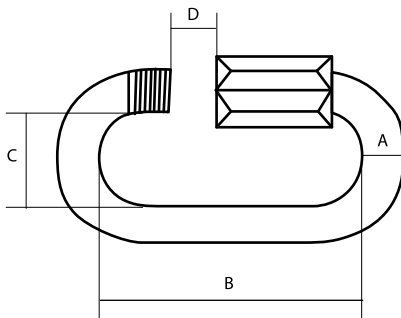

## Spring Snap Hooks

S.S. T316 & S.S. T304

A (Size)	B	C	D	E	WLL (lb)	WT (lb)
3/16"	3/16"	5/16"	2"	1/4"	120	0.04
1/4"	9/32"	5/16"	2 - 3/8"	5/16"	180	0.06
5/16"	3/8"	7/16"	3 - 1/8"	3/8"	280	0.15
3/8"	7/16"	5/8"	4"	9/16"	400	0.27
7/16"	9/16"	3/4"	4 - 3/4"	11/18"	550	0.42
1/2"	3/4"	15/16"	6 - 3/8"	1"	900	0.78

## Quick Links

S.S. T316 & S.S. T304

A (Size)	B	C	D	WLL (lb)	WT (lb)
1/8"	1 - 1/8"	3/8"	7/32"	300	0.02
3/16"	1 - 1/2"	1/2"	1/4"	950	0.05
1/4"	1 - 3/4"	9/16"	5/16"	1500	0.08
5/16"	2 - 1/4"	3/4"	3/8"	2400	0.18
3/8"	2 - 3/4"	7/8"	1/2"	4000	0.33
1/2"	3 - 1/4"	15/16"	9/16"	5500	0.55